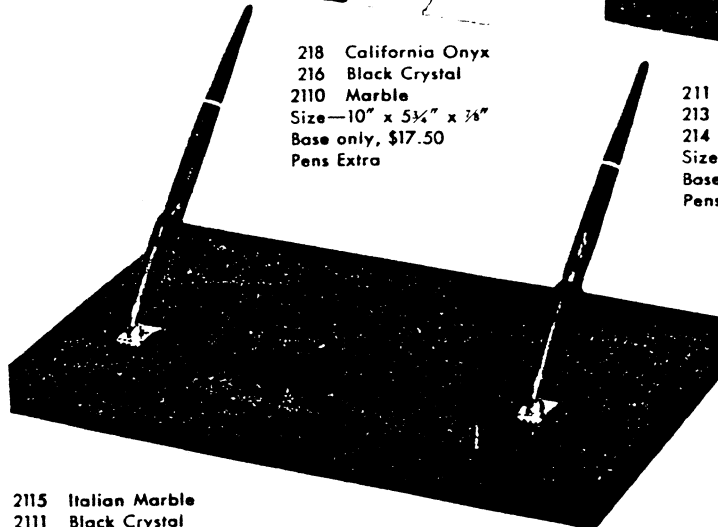

2115 Italian Marble
2111 Black Crystal
Size—8" x 13" x 1"
Base only, $27.50
Pens Extra